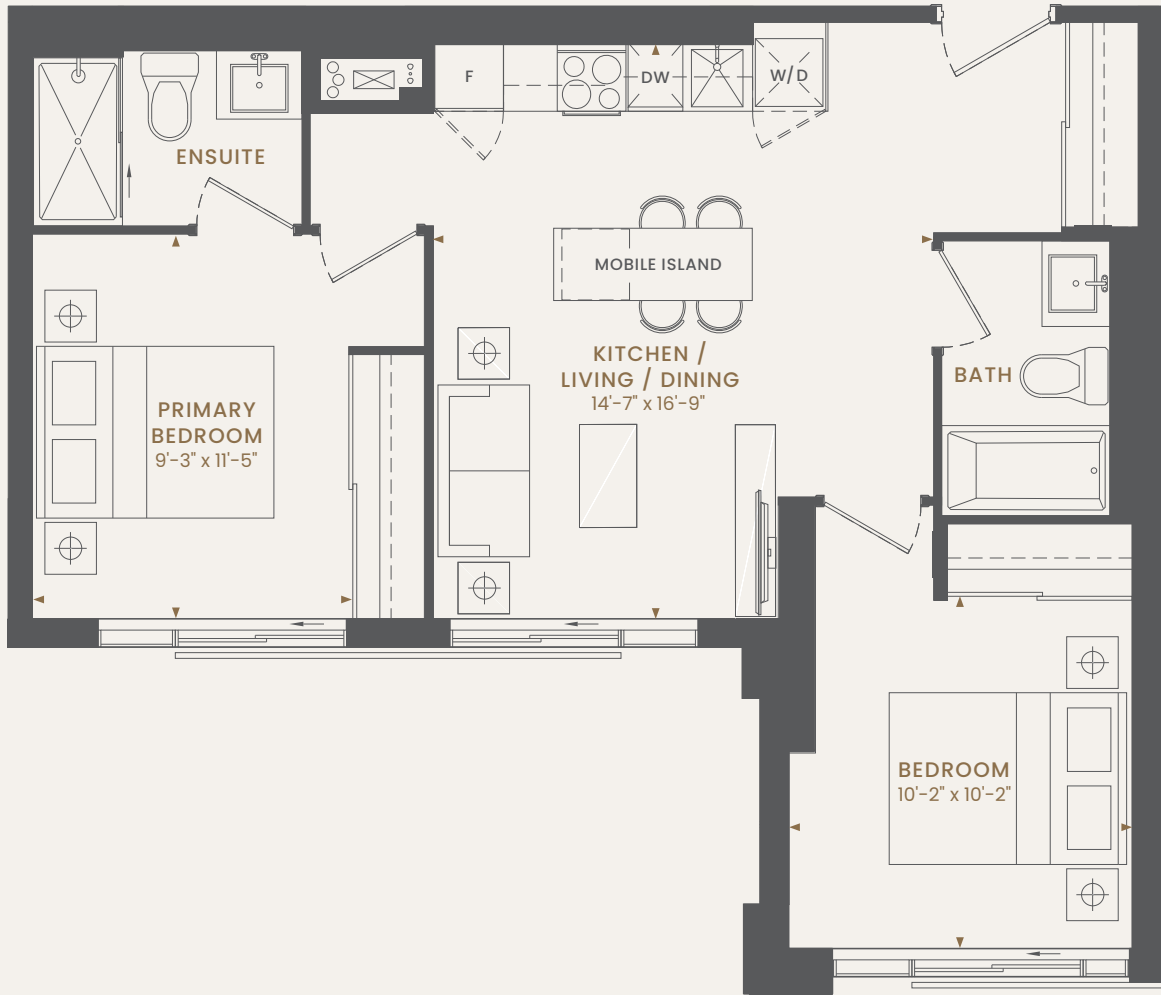

2B

2 BEDROOM | 2 BATHROOM | 723 SQ. FT.

2ND AND 3RD FLOOR

est.
1983
BC