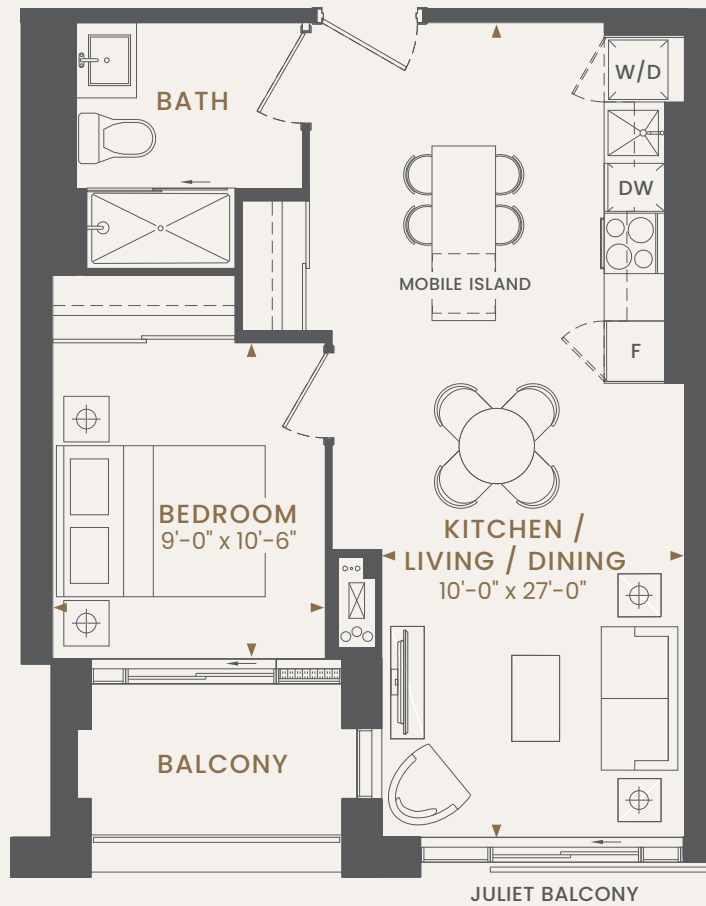

# 1W(BF)

1 BEDROOM | 1 BATHROOM | 558 SQ. FT.

2ND AND 3RD FLOOR

est.  
1983  
BC