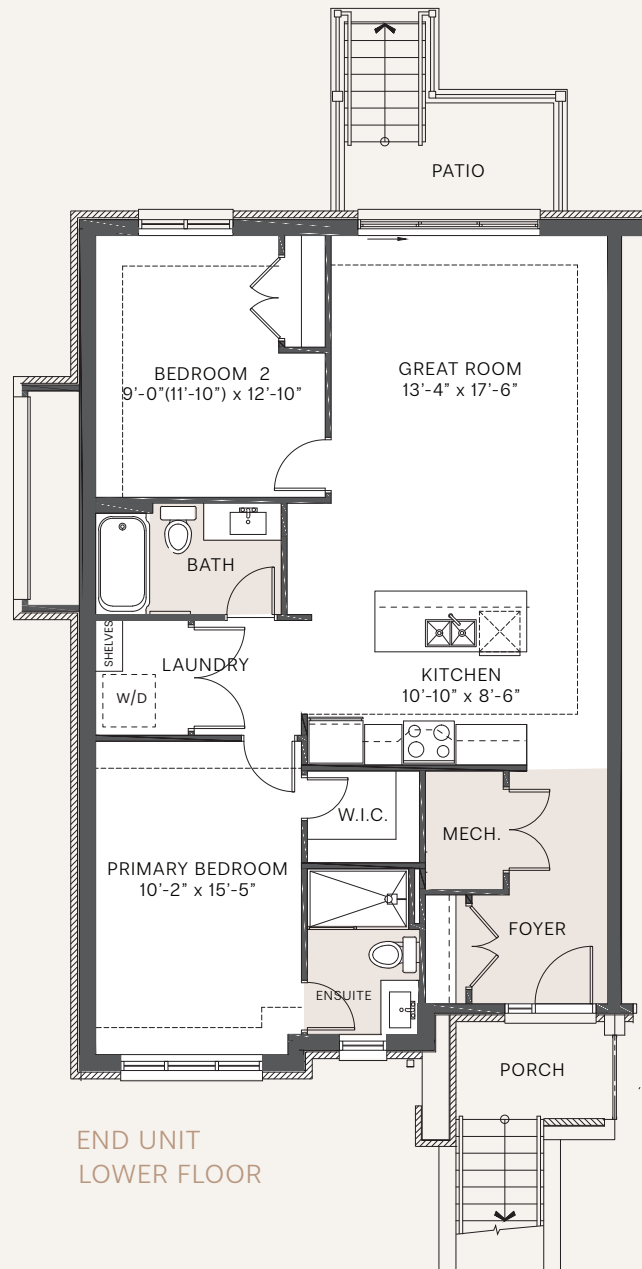

Casey Court

LEDGESTONE MID - FLATS | LOWER FLOOR | 1098 - 1110 SQ.FT.

ACTUAL USEABLE FLOOR SPACE MAY VARY FROM STATED FLOOR AREA E. & O.E. PLANS AND SPECIFICATIONS ARE SUBJECT TO CHANGE WITHOUT NOTICE. JAN 16, 2024.
*ITEMS SUCH AS ROOF, MASONARY & WINDOW CONFIGURATION MAY VARY.

Curated Rentals By

RICHCRAFT

Casey Court

LEDGESTONE END - FLATS | LOWER FLOOR | 1120 SQ.FT.

ACTUAL USEABLE FLOOR SPACE MAY VARY FROM STATED FLOOR AREA E. & O.E. PLANS AND SPECIFICATIONS ARE SUBJECT TO CHANGE WITHOUT NOTICE. JAN 16, 2024.
*ITEMS SUCH AS ROOF, MASONRY & WINDOW CONFIGURATION MAY VARY.

Curated Rentals By

RICHCRAFT

Casey Court

LEDGESTONE STREET END - FLATS | LOWER FLOOR | 1155 SQ.FT.

STREET END UNIT
LOWER FLOOR

ACTUAL USEABLE FLOOR SPACE MAY VARY FROM STATED FLOOR AREA E. & O.E. PLANS AND SPECIFICATIONS ARE SUBJECT TO CHANGE WITHOUT NOTICE. JAN 16, 2024.
*ITEMS SUCH AS ROOF, MASONARY & WINDOW CONFIGURATION MAY VARY.