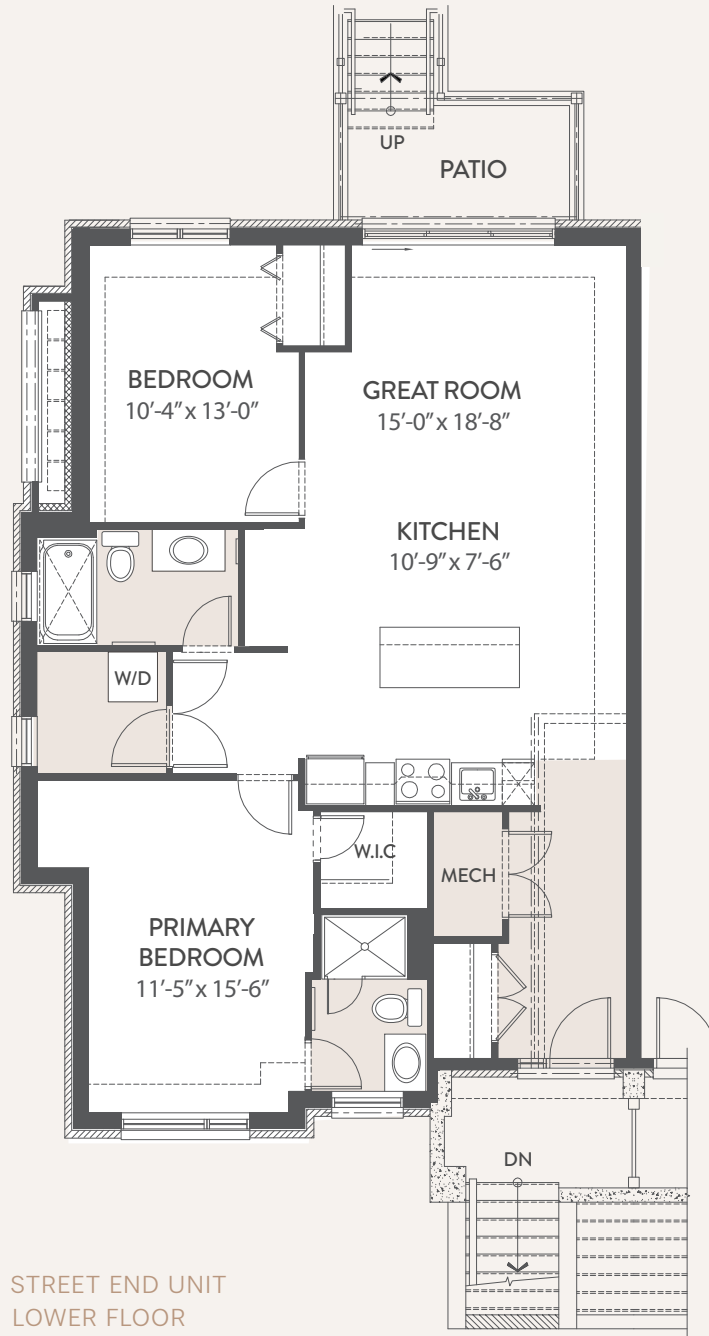

Casey Court

LEDGESTONE MID - FLATS | LOWER FLOOR | 1098 - 1110 SQ.FT.

ACTUAL USEABLE FLOOR SPACE MAY VARY FROM STATED FLOOR AREA E. & O.E. PLANS AND SPECIFICATIONS ARE SUBJECT TO CHANGE WITHOUT NOTICE. JAN 16, 2024.
*ITEMS SUCH AS ROOF, MASONARY & WINDOW CONFIGURATION MAY VARY.

Curated Rentals By

RICHCRAFT

Casey Court

LEDGESTONE END - FLATS | LOWER FLOOR | 1120 SQ.FT.

ACTUAL USEABLE FLOOR SPACE MAY VARY FROM STATED FLOOR AREA E. & O.E. PLANS AND SPECIFICATIONS ARE SUBJECT TO CHANGE WITHOUT NOTICE. JAN 16, 2024.
*ITEMS SUCH AS ROOF, MASONRY & WINDOW CONFIGURATION MAY VARY.

Curated Rentals By

RICHCRAFT

Casey Court

LEDGESTONE STREET END - FLATS | LOWER FLOOR | 1155 SQ.FT.

STREET END UNIT
LOWER FLOOR

ACTUAL USEABLE FLOOR SPACE MAY VARY FROM STATED FLOOR AREA E. & O.E. PLANS AND SPECIFICATIONS ARE SUBJECT TO CHANGE WITHOUT NOTICE. JAN 16, 2024.
*ITEMS SUCH AS ROOF, MASONARY & WINDOW CONFIGURATION MAY VARY.