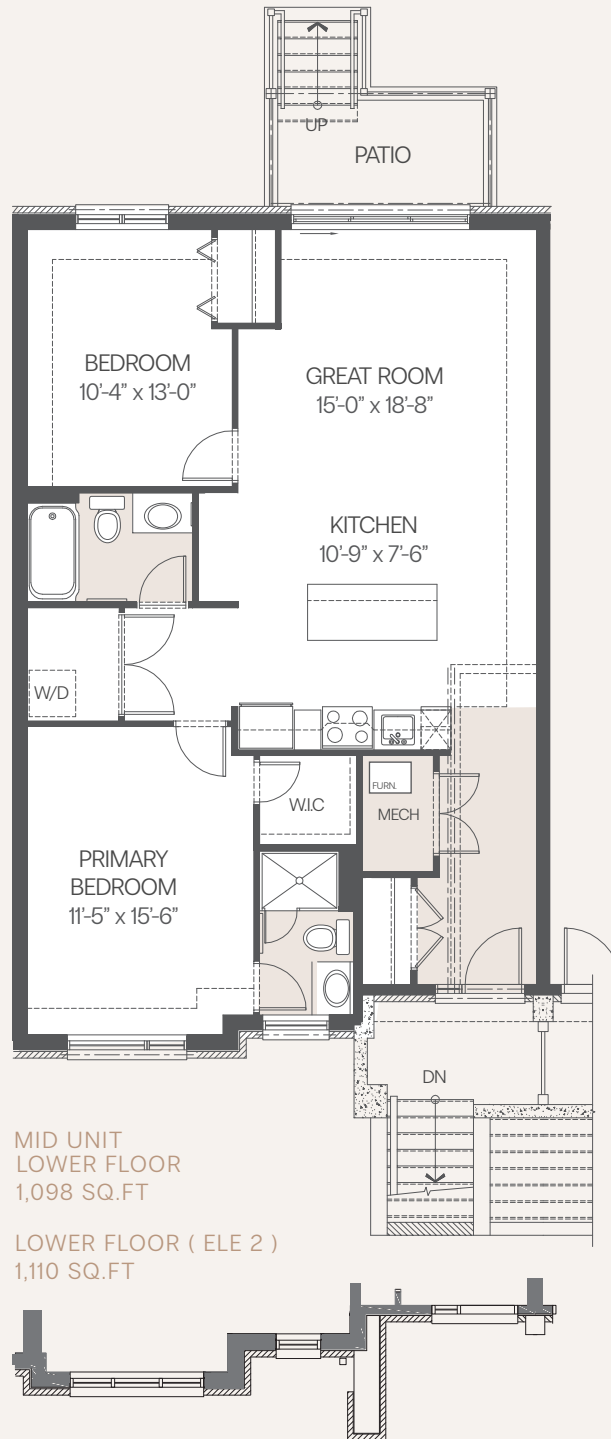

Casey Court

LEDGESTONE MID - FLATS | LOWER FLOOR | 1098 - 1110 SQ.FT.

ACTUAL USEABLE FLOOR SPACE MAY VARY FROM STATED FLOOR AREA E. & O.E. PLANS AND SPECIFICATIONS ARE SUBJECT TO CHANGE WITHOUT NOTICE. JAN 16, 2024.
*ITEMS SUCH AS ROOF, MASONARY & WINDOW CONFIGURATION MAY VARY.

Curated Rentals By

RICHCRAFT

Casey Court

LEDGESTONE END - FLATS | LOWER FLOOR | 1120 SQ.FT.

ACTUAL USEABLE FLOOR SPACE MAY VARY FROM STATED FLOOR AREA E. & O.E. PLANS AND SPECIFICATIONS ARE SUBJECT TO CHANGE WITHOUT NOTICE. JAN 16, 2024.
*ITEMS SUCH AS ROOF, MASONRY & WINDOW CONFIGURATION MAY VARY.

Curated Rentals By

RICHCRAFT

Casey Court

LEDGESTONE STREET END - FLATS | LOWER FLOOR | 1155 SQ.FT.

STREET END UNIT
LOWER FLOOR

ACTUAL USEABLE FLOOR SPACE MAY VARY FROM STATED FLOOR AREA E. & O.E. PLANS AND SPECIFICATIONS ARE SUBJECT TO CHANGE WITHOUT NOTICE. JAN 16, 2024.
*ITEMS SUCH AS ROOF, MASONARY & WINDOW CONFIGURATION MAY VARY.