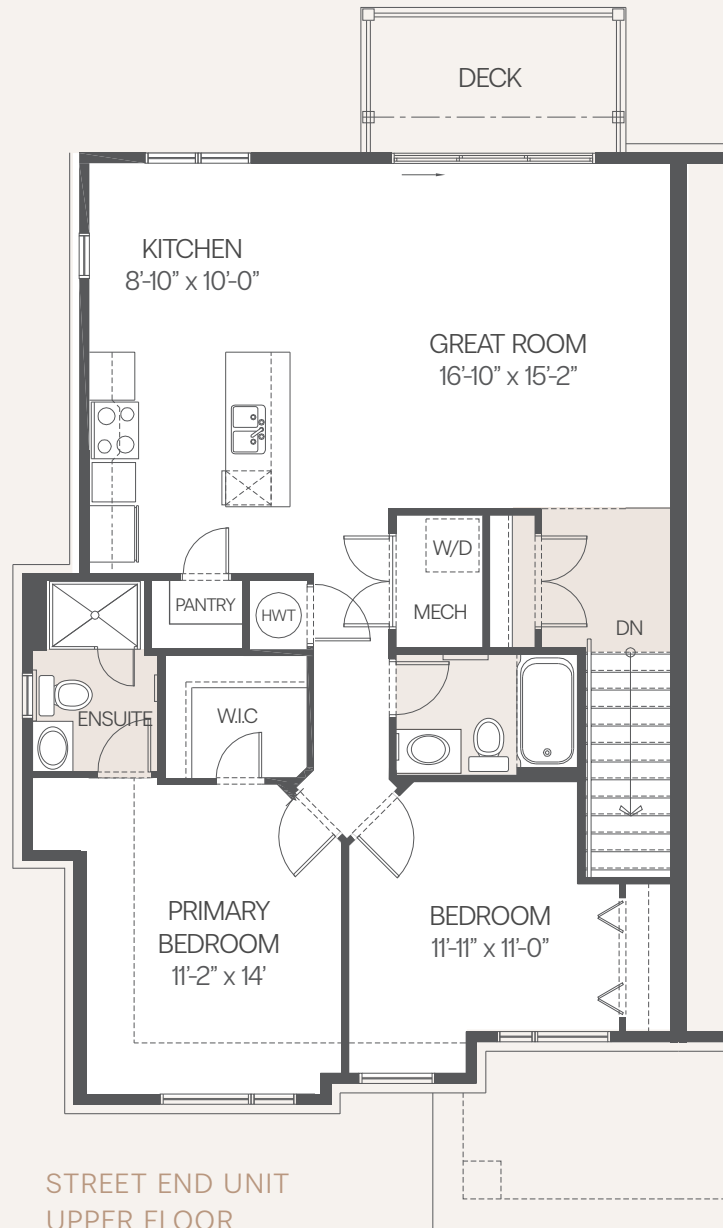

Casey Court

BLUESTONE MID - FLATS | UPPER FLOOR | 1156 - 1162 SQ.FT.

ACTUAL USEABLE FLOOR SPACE MAY VARY FROM STATED FLOOR AREA E. & O.E. PLANS AND SPECIFICATIONS ARE SUBJECT TO CHANGE WITHOUT NOTICE. JAN 16, 2024.
*ITEMS SUCH AS ROOF, MASONRY & WINDOW CONFIGURATION MAY VARY.

Curated Rentals By

RICHCRAFT

Casey Court

BLUESTONE END - FLATS | UPPER FLOOR | 1162 SQ.FT.

ACTUAL USEABLE FLOOR SPACE MAY VARY FROM STATED FLOOR AREA E. & O.E. PLANS AND SPECIFICATIONS ARE SUBJECT TO CHANGE WITHOUT NOTICE. JAN 16, 2024.
*ITEMS SUCH AS ROOF, MASONRY & WINDOW CONFIGURATION MAY VARY.

Curated Rentals By

RICHCRAFT

Casey Court

BLUESTONE STREET END - FLATS | UPPER FLOOR | 1195 SQ.FT.

ACTUAL USEABLE FLOOR SPACE MAY VARY FROM STATED FLOOR AREA E. & O.E. PLANS AND SPECIFICATIONS ARE SUBJECT TO CHANGE WITHOUT NOTICE. JAN 16, 2024.
*ITEMS SUCH AS ROOF, MASONRY & WINDOW CONFIGURATION MAY VARY.