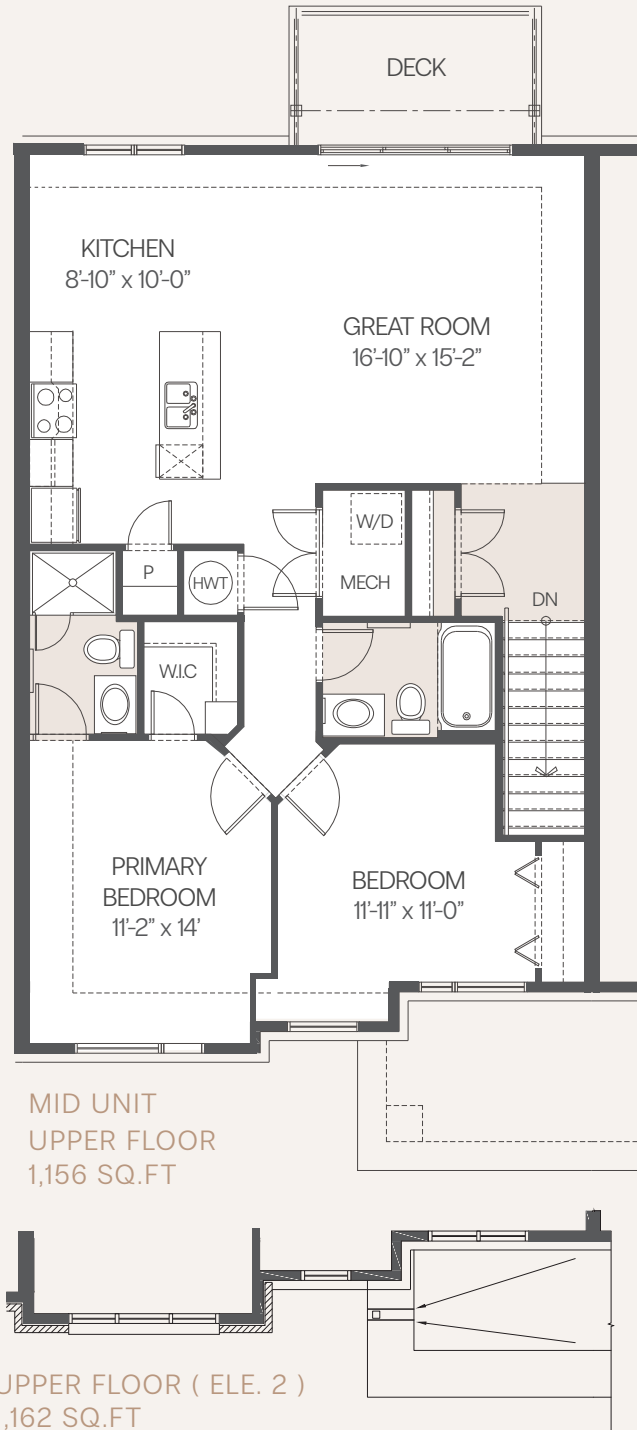

Casey Court

BLUESTONE MID - FLATS | UPPER FLOOR | 1156 - 1162 SQ.FT.

ACTUAL USEABLE FLOOR SPACE MAY VARY FROM STATED FLOOR AREA E. & O.E. PLANS AND SPECIFICATIONS ARE SUBJECT TO CHANGE WITHOUT NOTICE. JAN 16, 2024.
*ITEMS SUCH AS ROOF, MASONRY & WINDOW CONFIGURATION MAY VARY.

Curated Rentals By

RICHCRAFT

Casey Court

BLUESTONE END - FLATS | UPPER FLOOR | 1162 SQ.FT.

ACTUAL USEABLE FLOOR SPACE MAY VARY FROM STATED FLOOR AREA E. & O.E. PLANS AND SPECIFICATIONS ARE SUBJECT TO CHANGE WITHOUT NOTICE. JAN 16, 2024.
*ITEMS SUCH AS ROOF, MASONRY & WINDOW CONFIGURATION MAY VARY.

Curated Rentals By

RICHCRAFT

Casey Court

BLUESTONE STREET END - FLATS | UPPER FLOOR | 1195 SQ.FT.

ACTUAL USEABLE FLOOR SPACE MAY VARY FROM STATED FLOOR AREA E. & O.E. PLANS AND SPECIFICATIONS ARE SUBJECT TO CHANGE WITHOUT NOTICE. JAN 16, 2024.
*ITEMS SUCH AS ROOF, MASONRY & WINDOW CONFIGURATION MAY VARY.