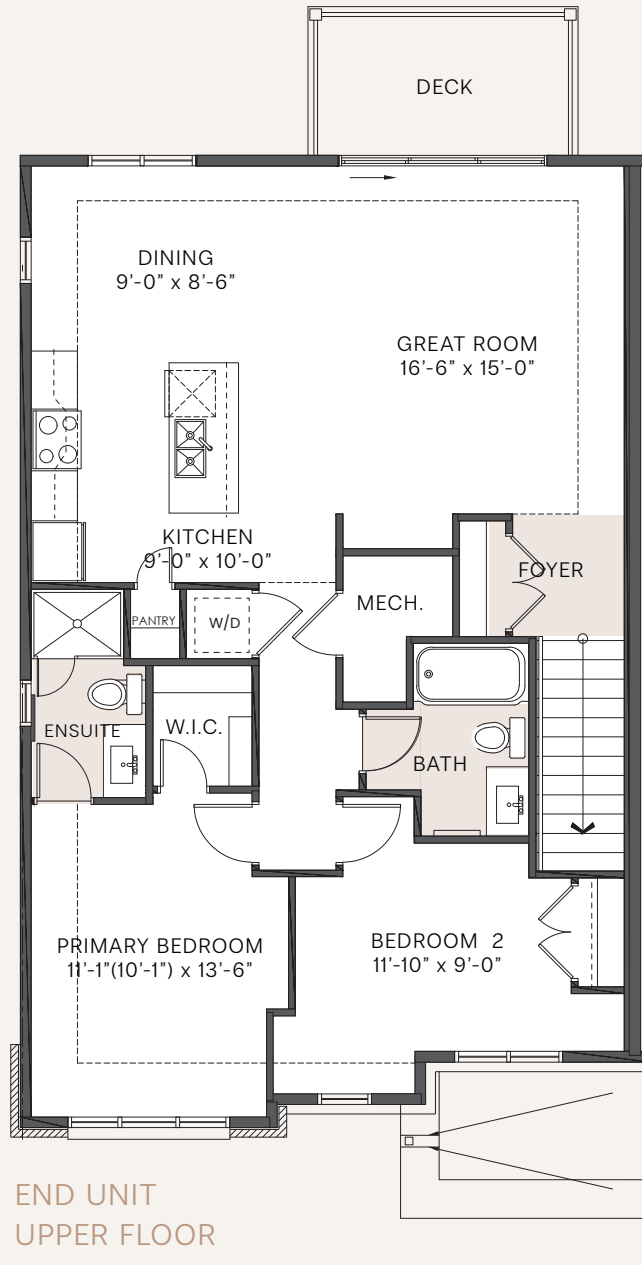

Casey Court

BLUESTONE MID - FLATS | UPPER FLOOR | 1156 - 1162 SQ.FT.

ACTUAL USEABLE FLOOR SPACE MAY VARY FROM STATED FLOOR AREA E. & O.E. PLANS AND SPECIFICATIONS ARE SUBJECT TO CHANGE WITHOUT NOTICE. JAN 16, 2024.
*ITEMS SUCH AS ROOF, MASONRY & WINDOW CONFIGURATION MAY VARY.

Curated Rentals By

RICHCRAFT

Casey Court

BLUESTONE END - FLATS | UPPER FLOOR | 1162 SQ.FT.

ACTUAL USEABLE FLOOR SPACE MAY VARY FROM STATED FLOOR AREA E. & O.E. PLANS AND SPECIFICATIONS ARE SUBJECT TO CHANGE WITHOUT NOTICE. JAN 16, 2024.
*ITEMS SUCH AS ROOF, MASONRY & WINDOW CONFIGURATION MAY VARY.

Curated Rentals By

RICHCRAFT

Casey Court

BLUESTONE STREET END - FLATS | UPPER FLOOR | 1195 SQ.FT.

ACTUAL USEABLE FLOOR SPACE MAY VARY FROM STATED FLOOR AREA E. & O.E. PLANS AND SPECIFICATIONS ARE SUBJECT TO CHANGE WITHOUT NOTICE. JAN 16, 2024.
*ITEMS SUCH AS ROOF, MASONRY & WINDOW CONFIGURATION MAY VARY.